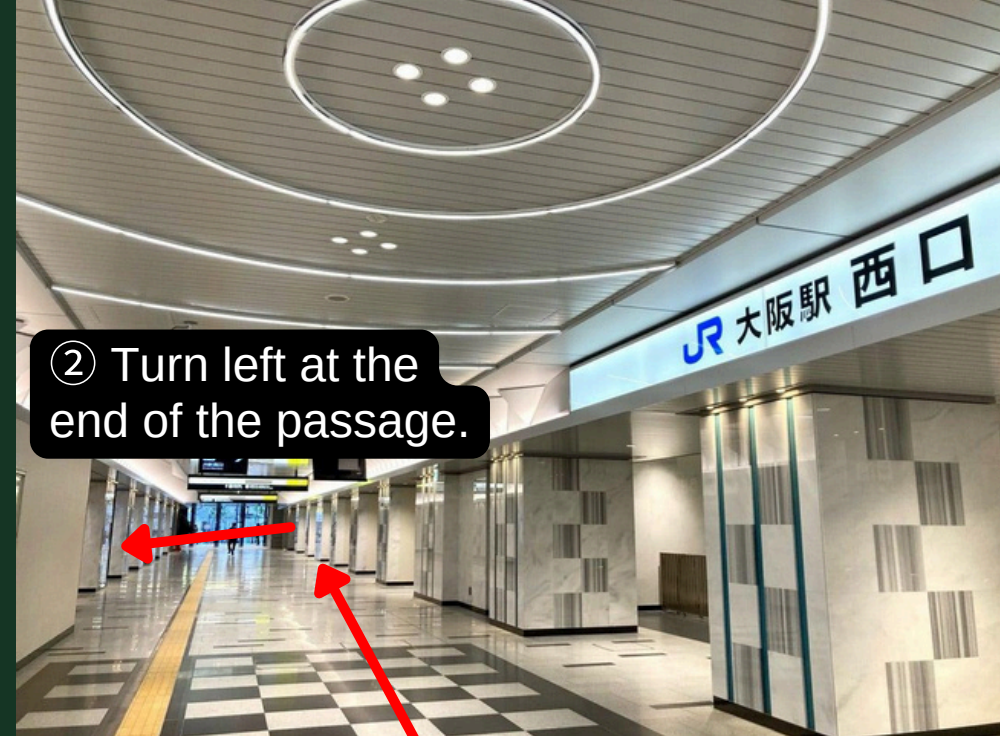

**【Recommended Route from JR Osaka Station (West Exit)】** The bus will arrive at the Hokko Kanko Bus stop.

- 1. Exit through the West Exit ticket gate.
- 2. Turn left at the end.
- 3. Turn left without crossing the crosswalk.
- 4. The bus will be waiting near the circled area.