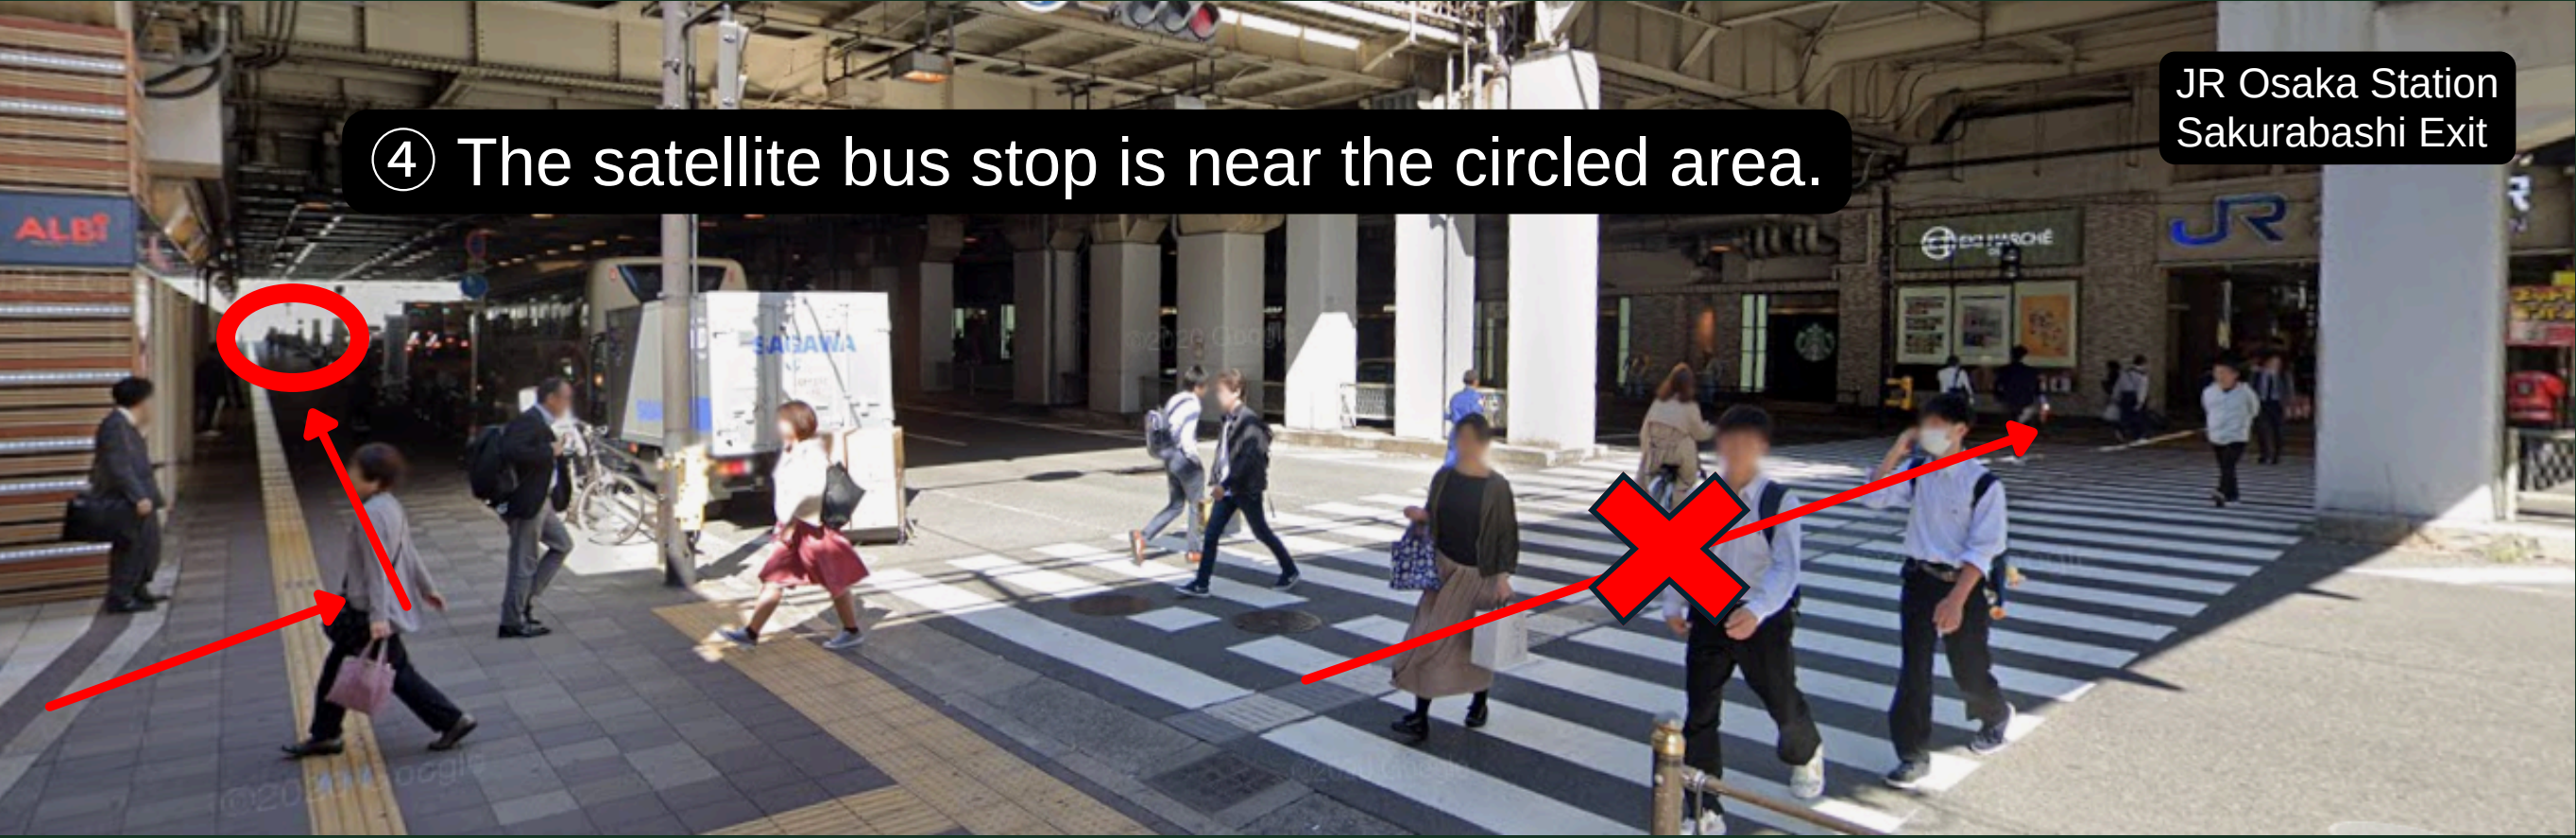

**【Recommended Route from JR Osaka Station (West Exit)】** The bus will arrive at the Hokko Kanko Bus stop.

- 1. Exit through the West Exit ticket gate.
- 2. Turn left at the end.
- 3. Turn left without crossing the crosswalk.
- 4. The bus will be waiting near the circled area.

【Route from JR Osaka Station Sakurabashi Exit】 The Hokko Kanko Bus will arrive at this bus stop.

① Exit through the Sakurabashi Exit ticket gate and turn left.

JR Osaka Station Sakurabashi Exit

② Once outside, cross the crosswalk.

JR Osaka Station Sakurabashi Exit

③ After crossing, turn right onto the sidewalk.

1. Turn left after exiting through the Sakurabashi Exit ticket gate.
2. Cross the crosswalk.
3. After crossing, turn right onto the sidewalk.
4. The bus will be waiting near the circled area.