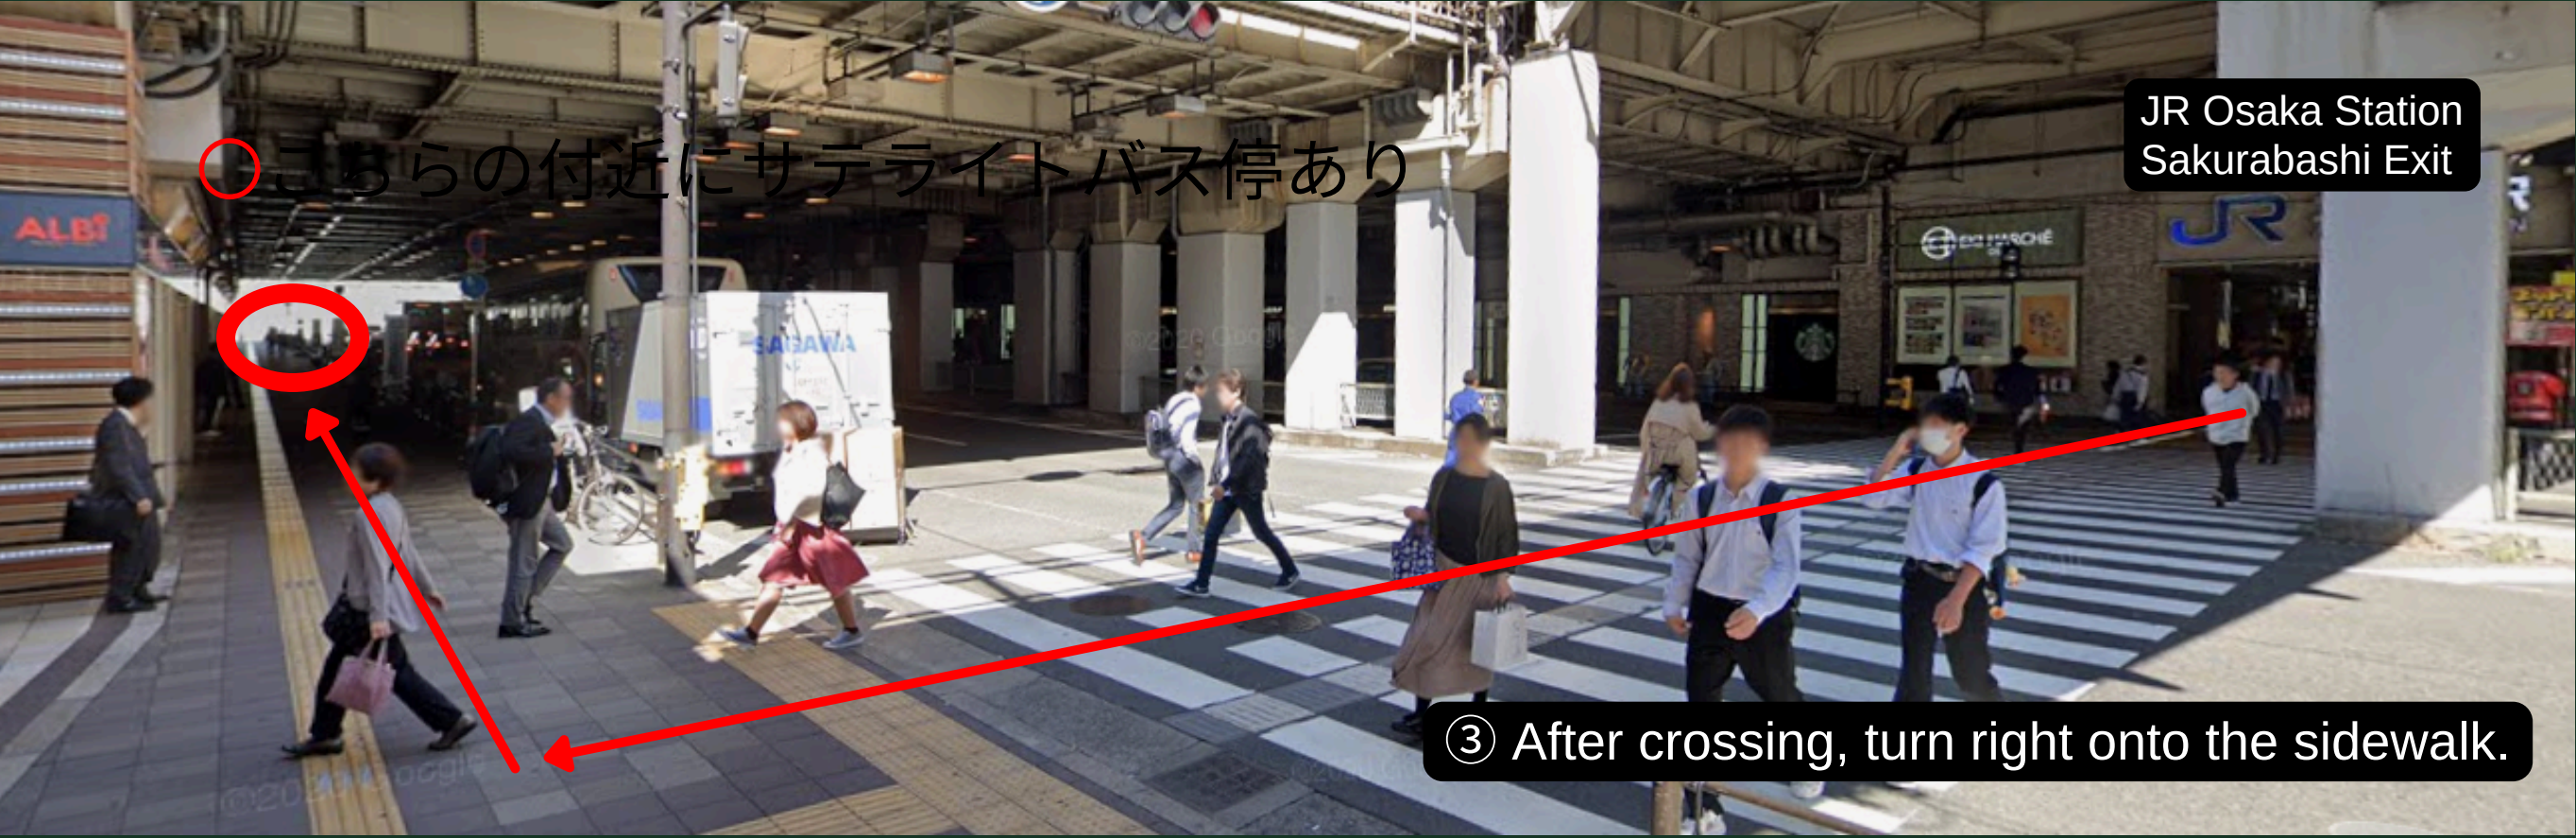

**【Recommended Route from JR Osaka Station (West Exit)】** The bus will arrive at the Hokko Kanko Bus stop.

- 1. Exit through the West Exit ticket gate.
- 2. Turn left at the end.
- 3. Turn left without crossing the crosswalk.
- 4. The bus will be waiting near the circled area.

【Route from JR Osaka Station Sakurabashi Exit】 The Hokko Kanko Bus will arrive at this bus stop.

① Exit through the Sakurabashi Exit ticket gate and turn left.

JR Osaka Station Sakurabashi Exit

② Once outside, cross the crosswalk.

JR Osaka Station Sakurabashi Exit

③ After crossing, turn right onto the sidewalk.

1. Turn left after exiting through the Sakurabashi Exit ticket gate.
2. Cross the crosswalk.
3. After crossing, turn right onto the sidewalk.
4. The bus will be waiting near the circled area.