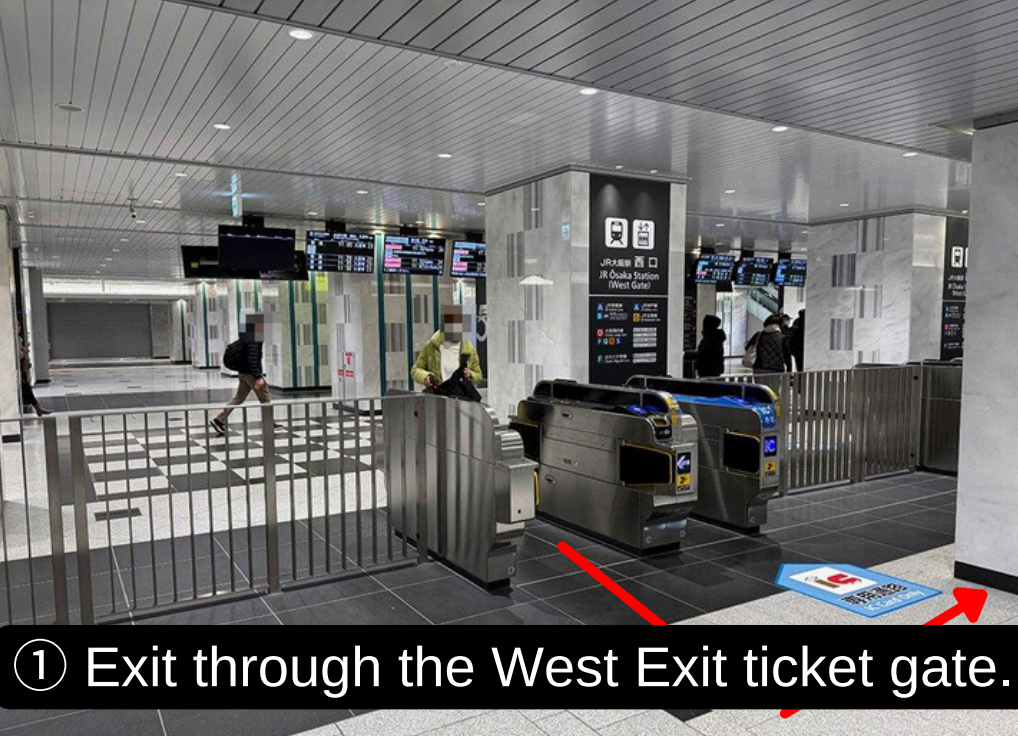

**【Recommended Route from JR Osaka Station (West Exit)】** The bus will arrive at the Hokko Kanko Bus stop.

- 1. Exit through the West Exit ticket gate.
- 2. Turn left at the end.
- 3. Turn left without crossing the crosswalk.
- 4. The bus will be waiting near the circled area.

【Route from JR Osaka Station Sakurabashi Exit】 The Hokko Kanko Bus will arrive at this bus stop.

① Exit through the Sakurabashi Exit ticket gate and turn left.

JR Osaka Station Sakurabashi Exit

② Once outside, cross the crosswalk.

JR Osaka Station Sakurabashi Exit

③ After crossing, turn right onto the sidewalk.

1. Turn left after exiting through the Sakurabashi Exit ticket gate.
2. Cross the crosswalk.
3. After crossing, turn right onto the sidewalk.
4. The bus will be waiting near the circled area.